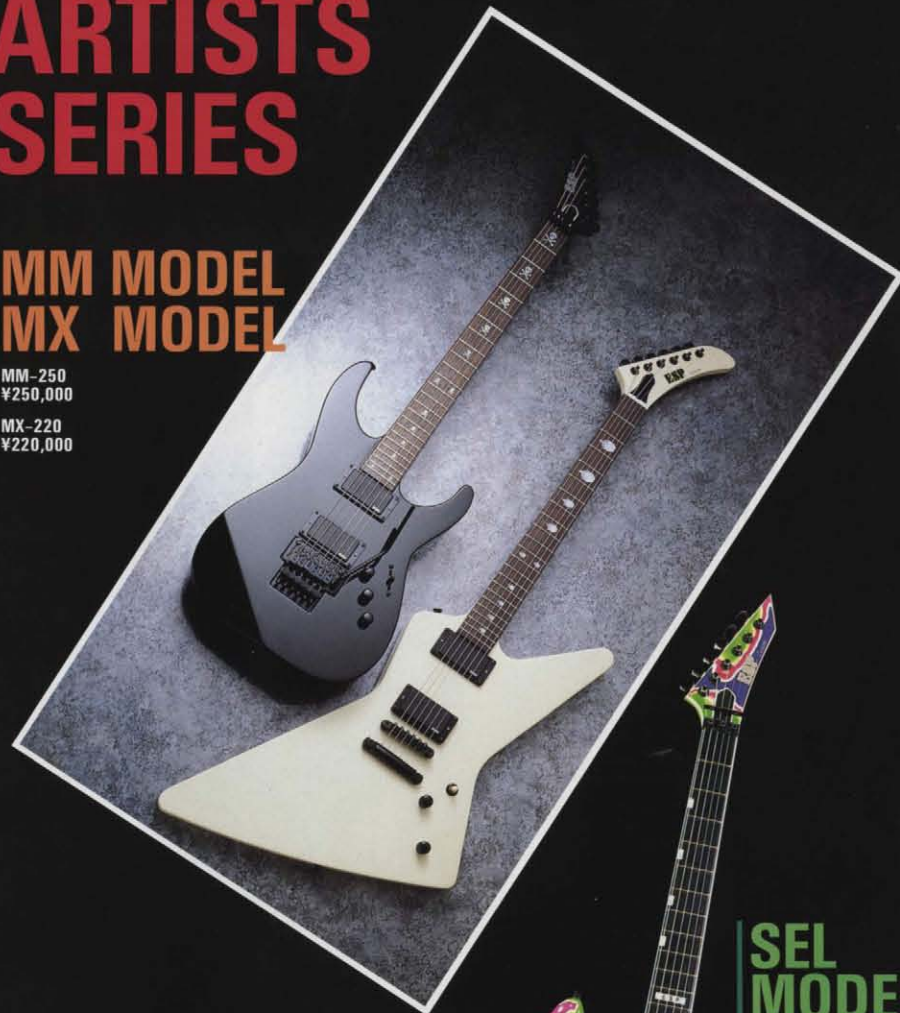

ARTISTS SERIES

MM MODEL MX MODEL

MM-250
¥250,000

MX-220
¥220,000

SEL MODEL

SEL-200
¥200,000