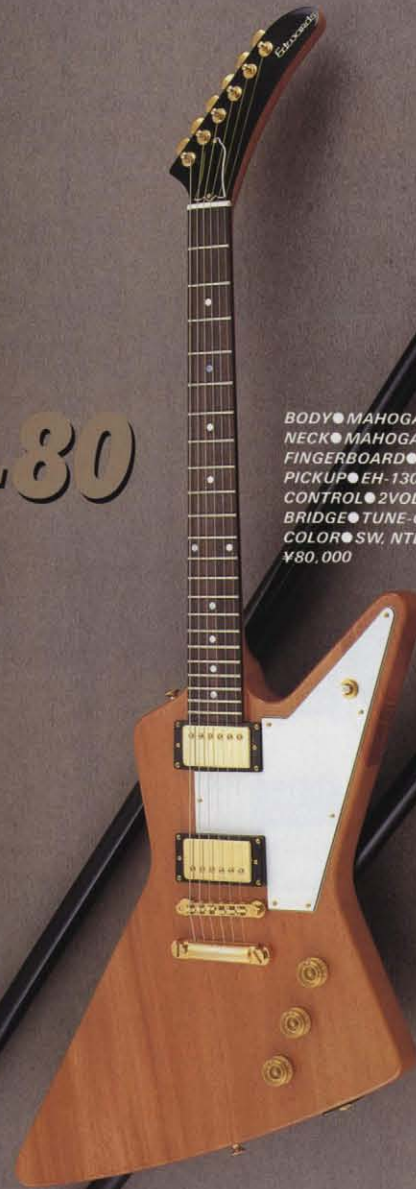

ETV-70

BODY ● MAHOGANY
NECK ● MAHOGANY
FINGERBOARD ● ROSEWOOD / 22F / 250R / 314mm
PICKUP ● HW-100 × 1
CONTROL ● 1VOL. / 1TONE
BRIDGE ● STOP TAILPIECE
COLOR ● CY
¥70,000

EEX-80

BODY ● MAHOGANY
NECK ● MAHOGANY
FINGERBOARD ● ROSEWOOD / 22F / 280R / 314mm
PICKUP ● EH-130G × 2
CONTROL ● 2VOL. / 1TONE / TOGGLE SWITCH
BRIDGE ● TUNE-O-MATIC / STOP TAILPIECE
COLOR ● SW, NTL
¥80,000