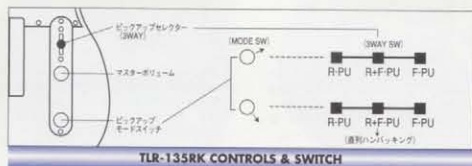

DiMarzio Craft Premium

STR-135RK ¥135,000 (WITH HARD CASE)

DiMarzio Craft Premium

TLR-135RK ¥135,000 (WITH HARD CASE)