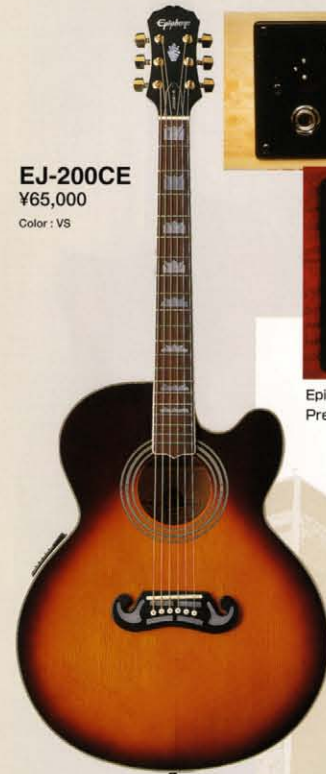

Advanced Jumbo Collection

AJ-18SCE
¥48,000
Color : NA

AJ-30CE
¥60,000
Color : VS

AJ-40TLC
¥65,000
Color : VS

Model	Body Mat.	Body Top	Neck	Neck Joint	Scale	Fingerboard	Hardware Color	Available Finishes	Preamp	Piezo
AJ-18SCE	Mahogany	Solid Spruce	Mahogany	Set	25.5"	Rosewood	Gold	EB,NA,VS	Epiphonic-Six	SH090-5M
AJ-30CE	Mahogany	Solid Spruce	Mahogany	Set	25.5"	Rosewood	Chrome	EB,NA,VS	Epiphonic-Six	SH090-5M
AJ-40TLC	Mahogany	Solid Spruce	Mahogany	Set	25.5"	Rosewood	Gold	EB,NA,VS	Epiphonic-2000	SH090-5M

Acoustic/Electric Collection

EJ-200CE
¥65,000
Color : VS

Epiphonic-V
Output Jack
Plate-Lo&Hi Z

Epiphonic-V
Preamp Control Panel

Jeff Baxter
¥65,000
Color : BR

Jeff "Skunk" Baxter

PR-6E
¥65,000
Color : TS

PR-350CE
¥50,000
Color : NA

Model	Body Mat.	Body Top	Neck	Neck Joint	Scale	Fingerboard	Hardware Color	Available Finishes	Preamp	Piezo
EJ-200CE	Maple	Select Spruce	Maple	Set	25.5"	Rosewood	Gold	EB,NA,VS	Epiphonic-Six	SH091-5M
PR-6E	Flame Maple	Flame Maple	Mahogany	Set	25"	Rosewood	Chrome	TA,TR,HS,TS	Epiphonic-Six	SH091-5M
Jeff Baxter	Mahogany	Select Spruce	Mahogany	Set	25.5"	Rosewood	Gold	BR,NA	Epiphonic-Six	SH091-5M
PR-350CE	Mahogany	Select Spruce	Mahogany	Set	25.5"	Rosewood	Chrome	EB,NA,VS	Epiphonic-V	SH091-5M