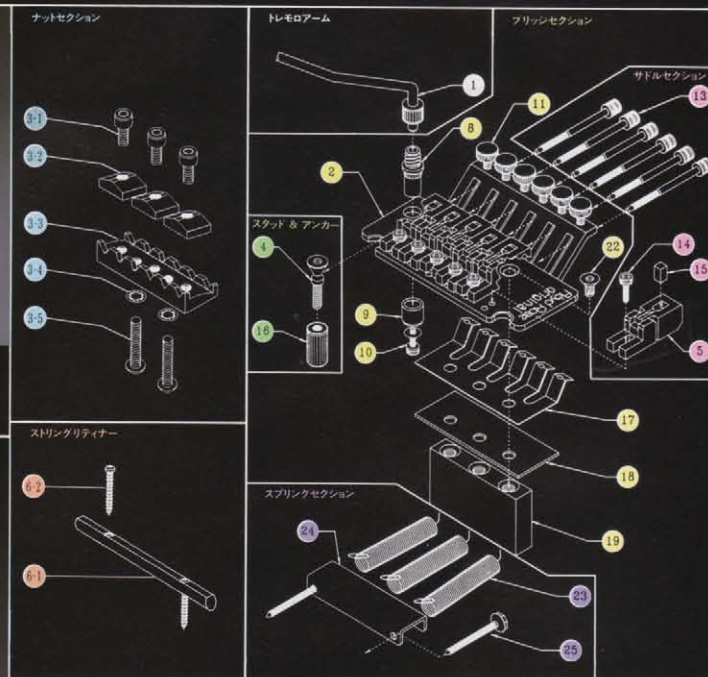

FLOYD ROSE REPLACEMENT PARTS

No	MODEL PARTS	FLOYDROSE PRO			FLOYDROSE ORIGINAL			FLOYDROSE II		
		CHROME	GOLD	BLACK	CHROME	GOLD	BLACK	CHROME	GOLD	BLACK
2	BASE PLATE	¥16,000	¥25,000	¥18,000	¥12,000	¥16,000	¥8,000	¥12,000		
8	TREMOLO ARM BUSHING					¥300				
9	TREMOLO ARM CAP BUSHING					¥150				
10	CAP BUSHING MTG SCREW					¥100				
11	FINE TUNING SCREW					¥200				
17	FINE TUNE FINGER SPRING					¥500				
18	FINGERSPRING SHIM					¥250				
19	SUSTAIN BLOCK					¥5,000				
22	SUSTAIN BLOCK MTG SCREW					¥100				
5	BRIDGE SADDLE(1&6), (2&5), (3&4)	¥3,000	¥4,000	¥3,500	¥2,000	¥2,300	¥2,000	¥2,300		
13	STRING LOCKING SCREW		¥500			¥600		¥500		
14	SADDLE MTG SCREW		¥150				¥100			
15	STRING LOCK INSERT		¥350				¥300			

No	PARTS	CHROME	GOLD	BLACK	NUT SET CHROME ¥5,500 GOLD ¥7,000 BLACK ¥7,000		
		1	TREMOLO ARM ASSY	¥2,500		¥3,000	
4	BRIDGE PIVOT STUD		¥700	¥950			
16	PIVOT STUD INSERT (ANCHOR)		¥300				
3-1	NUT CAP MTG SCREW		¥200				
3-2	NUT CAP		¥500	¥600			
3-3	NUT HOUSING (R1, R2, R6, R7)		¥6,000	¥6,400			
3-4	WASHER		¥50				
3-5	NUT ASSY MTG SCREW		¥100				
6-1	STRING RETAINER		¥600	¥700			
6-2	RETAINER MTG SCREW		¥100				
23	TREMOLO TENSION SPRING		¥500				
24	TREMOLO SPRING CLAW		¥300				
25	CLAW MTG SCREW		¥100				

R1 = 39.7mm(40mm)
R2 = 41.3mm(42mm)
R6 = 39.7mm(40mm, ヘッドアジャストタイプ用)
R7 = 41.3mm(42mm, ヘッドアジャストタイプ用)

*六角レンチ 2.0mm ¥100, 2.5mm, 3.0mm 各¥150, 3.5mm ¥200