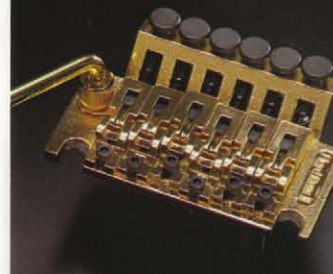

Floyd Rose II

CHROME	¥42,000
GOLD	¥45,000
BLACK	¥45,000