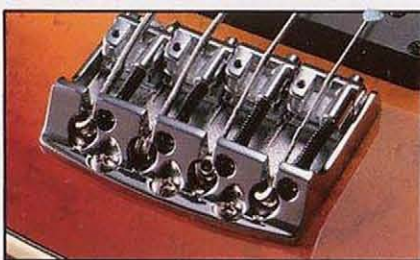

RB SERIES

ACCU CAST B II

RB820SS

RB820

BODY: Alder
 NECK: Maple
 FINGER BOARD: Rosewood
 PICKUP: Super J6×1
 SCALE: 34"
 FRET: 21
 BRIDGE: Accu Cast B II
 TAILPIECE: *
 MACHINEHEAD: Velve Tune B II
 CONTROL: 1 Volume 1 Tone 1 Tri Sound Sw.
 COLOR: SS
 PRICE: ¥60,000

RB920BS

RB920

BODY: Bird's-eye Maple+Alder
 NECK: Maple
 FINGER BOARD: Rosewood
 PICKUP: Super J6×1
 SCALE: 34"
 FRET: 21
 BRIDGE: Accu Cast B II
 TAILPIECE: *
 MACHINEHEAD: Velve Tune B II
 CONTROL: 1 Volume 1 Tone 1 Tri Sound Sw.
 COLOR: BS
 PRICE: ¥70,000

RB924CS

RB924

BODY: Bird's-eye Maple+Alder
 NECK: Maple
 FINGER BOARD: Rosewood
 PICKUP: Super P5S×1 Super J6×1
 SCALE: 34"
 FRET: 24
 BRIDGE: Accu Cast B II
 TAILPIECE: *
 MACHINEHEAD: Velve Tune B II
 CONTROL: 1 Volume 1 Tone 1 PU Balancer
 1 Tri Sound Sw.
 COLOR: CS
 PRICE: ¥80,000