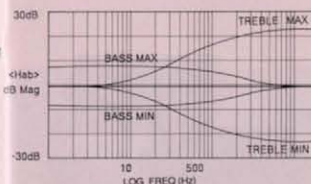

EQ-BII SYSTEM

アイバニース・オリジナルのアクティブイコライザーです。LOW、HIGHのダブルコントロール方式を採用しています。'91バージョン・EQ-B IIでは、特に高域特性をグレードアップ。HIGH: 7 kHz、LOW: 60Hzを中心に広いレンジでブースト&カットをコントロールします。アクティブピックアップから出力させるクリーンでフラットなサウンドを色彩豊かに演出します。