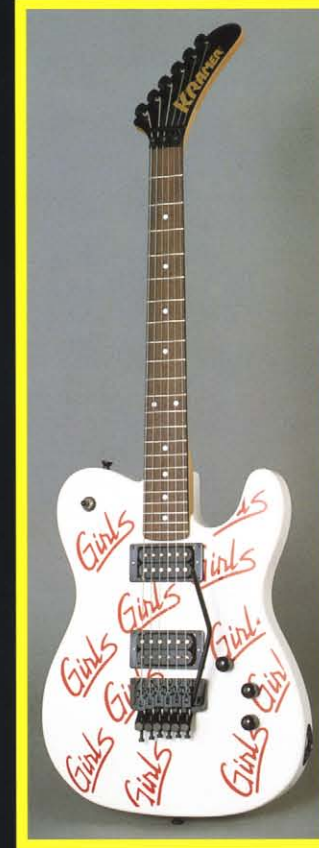

ARTIST MODEL
RICHIE SAMBORA MODEL

RICHIE SAMBORA

KRS-130(SW) ¥130,000

3 humbucking pick-up, 1 volume control, 22 frets, Floyd Rose Tremolo and Locking nut, All gold parts.

KRS-130(BL) ¥130,000

ARTIST MODEL
MICK MARS MODEL

KMM-120 ¥120,000

1 humbucking pick-up, 1 volume control, New Kramer head, M/R scale, 22 frets, Floyd Rose Tremolo and Locking nut, All black parts, Girls-graphic painting.

KMM-125 ¥125,000

2 humbucking pick-up, 1 volume and 2 tone control, M/R scale, 22 frets, Floyd Rose Tremolo and Locking nut, All black parts, Girls-graphic painting.